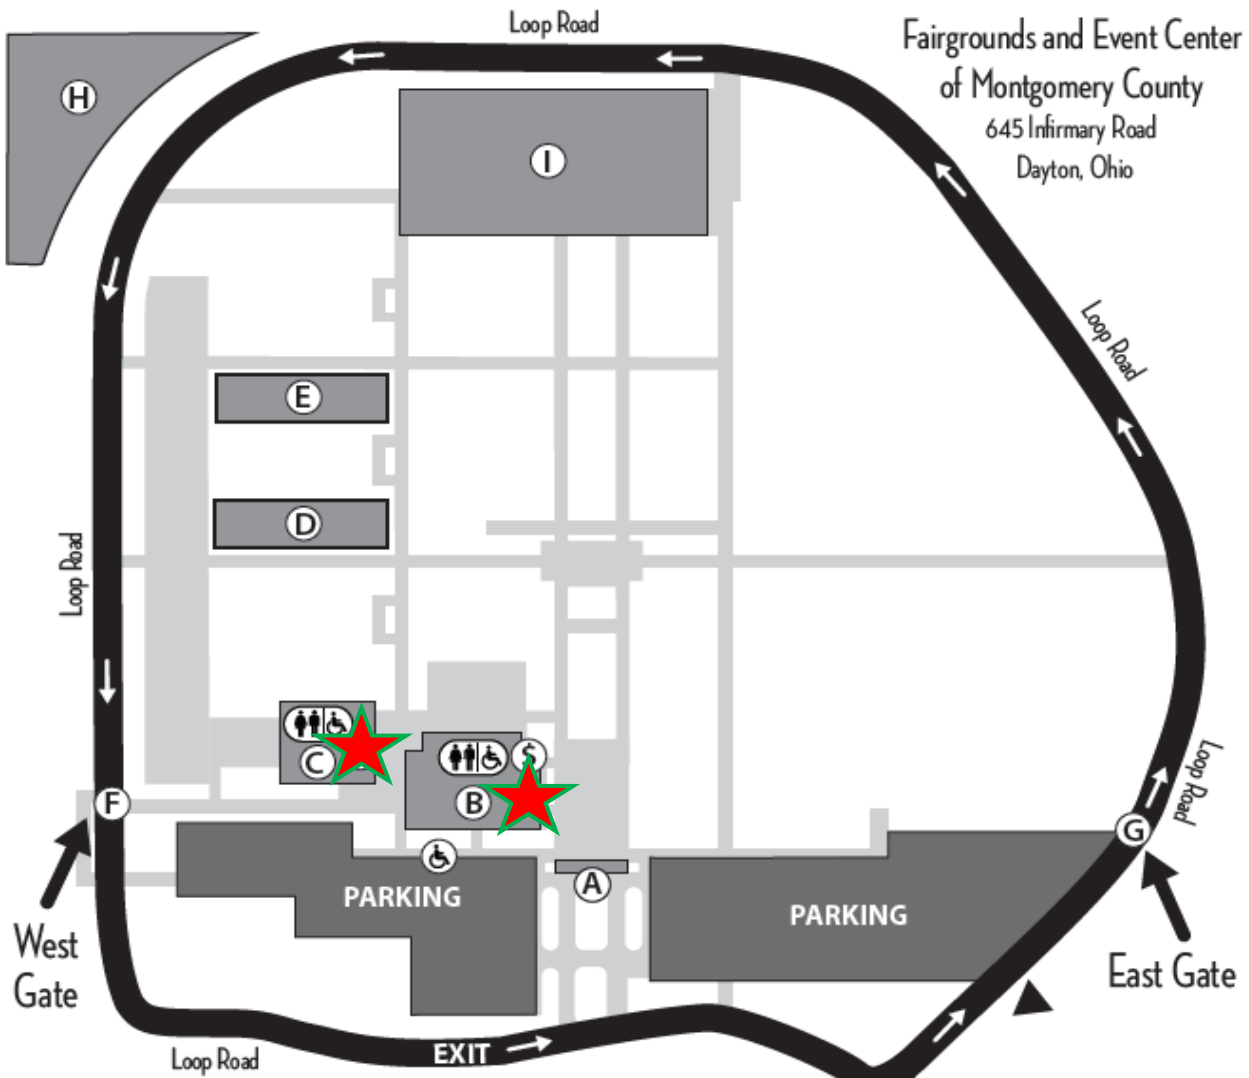

Fairgrounds and Event Center
of Montgomery County
645 Infirmary Road
Dayton, Ohio

West Gate

East Gate

**FAIRGROUNDS
& EVENT CENTER**
OF MONTGOMERY COUNTY

A...Main Gate	F...West Gate	HANDICAPPED PARKING
B...Main Event Center / Bldg 1	G...East Gate	RESTROOMS
C...Exhibit Hall / Bldg 2	H...Campground	ATM
D...Building 4	I...Horse Arena	
E...Building 5		

Main
Vehicle Entrance
From
Infirmary Road